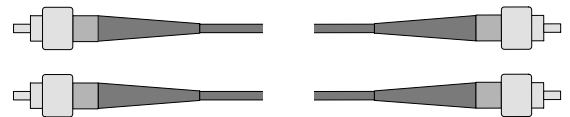

# LXFX-KIT-3C

Three Color Fiber Photometry Cable Kit

**Drive Cables:** 200um x 2m (0.5NA)  
LEDs => Optical Filter

**Response Cables:** 600um x 2m (0.5NA)  
Optical Filter => Photosensors

**Subject Cable:** 400um x 2m LAF (0.5NA)  
Optical Filter => Subject/Power Meter

**Cable Couplers:**

**Attenuating Couplers:**  
~90% with 200um cables