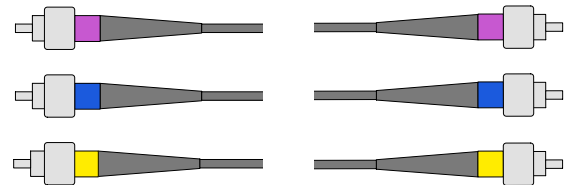

# LXFX-KIT-2C

Two Color Fiber Photometry Cable Kit

**Drive Cables:** 200um x 2m (0.5NA)  
LEDs => Optical Filter

**Response Cable:** 600um x 2m (0.5NA)  
Optical Filter => Photosensor

**Subject Cable:** 400um x 2m LAF (0.5NA)  
Optical Filter => Subject/Power Meter

**Cable Coupler:**

**Attenuating Coupler:**  
~90% with 200um cable

# LXFX-KIT-3C

Three Color Fiber Photometry Cable Kit

**Drive Cables:** 200um x 2m (0.5NA)  
LEDs => Optical Filter

**Response Cables:** 600um x 2m (0.5NA)  
Optical Filter => Photosensors

**Subject Cable:** 400um x 2m LAF (0.5NA)  
Optical Filter => Subject/Power Meter