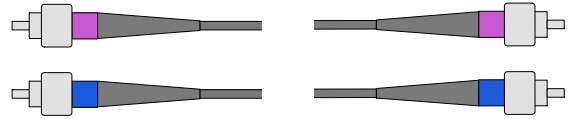

# LXFX-KIT-2C

Two Color Fiber Photometry Cable Kit

**Drive Cables:** 200um x 2m (0.5NA)  
LEDs => Optical Filter

**Response Cable:** 600um x 2m (0.5NA)  
Optical Filter => Photosensor

**Subject Cable:** 400um x 2m LAF (0.5NA)  
Optical Filter => Subject/Power Meter

**Cable Coupler:**

**Attenuating Coupler:**  
~90% with 200um cable

# LXFX-KIT-3C

Three Color Fiber Photometry Cable Kit

**Drive Cables:** 200um x 2m (0.5NA)  
LEDs => Optical Filter

**Response Cables:** 600um x 2m (0.5NA)  
Optical Filter => Photosensors

**Subject Cable:** 400um x 2m LAF (0.5NA)  
Optical Filter => Subject/Power Meter